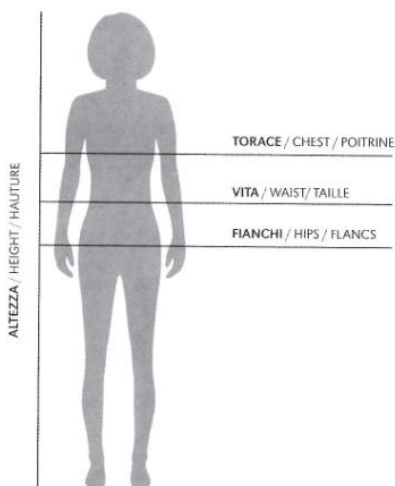

Guide des Tailles ERREA

TAGLIE UOMO / SIZES MAN / TAILLES HOMME										
	EUROPEAN	ITALIAN	TORACE CHEST POITRINE		VITA WAIST TAILLE		FIANCHI HIPS FLANCS		ALTEZZA HEIGHT HAUTEUR	
			cm	inches	cm	inches	cm	inches	cm	inches
KID	3YXS	22-24							98-108	39-42.5
	2YXS	26-28							110-120	42.5-47.2
JUNIOR	YXS	30-32	64-72	25-28	54-60	21.26-24	66-74	26-29	122-132	48-52
	XXS	34-36	72-80	28-31	60-66	24-26	74-82	29-32	134-144	52.8-56.7
	XS	38-40	80-88	31-35	66-72	26-28	82-90	32-35	146-156	57.5-61.4
ADULT	S	42-44	90-94	35-37	72-76	28-30	92-96	36-38	167-172	65.7-67.7
	M	46-48	94-98	37-39	76-80	30-31	96-100	38-39.4	173-178	68.1-70.1
	L	50-52	98-102	39-40.2	80-84	31-33	100-104	39.4-40.9	179-184	70.5-72.4
	XL	54	102-106	40.2-41.7	84-88	33-35	104-108	40.9-42.5	185-190	72.8-74.8
	XXL	56	106-110	41.7-43.3	88-92	35-36	108-112	42.5-44.1	191-196	75.2-77.2
	3XL	58	110-114	43.3-44.9	92-94	36-37	112-116	44.1-45.7	197-202	77.6-79.5
4XL	60	114-118	44.9-46.5	94-96	37-38	116-120	45.7-47.2	203-208	79.9-81.9	

TAGLIE DONNA / SIZES WOMAN / TAILLES FEMME										
	EUROPEAN	ITALIAN	TORACE CHEST POITRINE		VITA WAIST TAILLE		FIANCHI HIPS FLANCS		ALTEZZA HEIGHT HAUTEUR	
			cm	inches	cm	inches	cm	inches	cm	inches
KID	3YXS	24-26							98-108	39-42.5
	2YXS	26-28							110-120	42.5-47.2
JUNIOR	YXS	30-32	64-72	25-28	54-60	21.26-24	66-74	26-29	122-132	48-52
	XXS	34-36	72-80	28-31	60-66	24-26	74-82	29-32	134-144	52.8-56.7
	XS	38-40	80-88	31-35	66-72	26-28	82-92	32-36	146-156	57.5-61.4
ADULT	S	42-44	84-88	33-35	68-72	27-28	92-96	36-38	164-168	64.6-66.1
	M	46-48	88-92	35-36	72-76	28-30	96-100	38-39.4	169-173	66.5-68.1
	L	50-52	92-96	36-38	76-80	30-31	100-104	39.4-40.9	174-178	68.5-70.1
	XL	54	96-100	38-39.4	80-84	31-33	104-108	40.9-42.5	179-183	70.5-72
	XXL	56	100-104	39.4-40.9	84-88	33-35	108-112	42.5-44.1	184-188	72.4-74
	3XL	58	104-108	40.9-42.5	88-92	35-36	112-116	44.1-45.7	189-193	74.4-76
4XL	60	108-112	42.5-44.2	92-96	36-38	116-120	45.7-47.2	194-198	76.4-78	