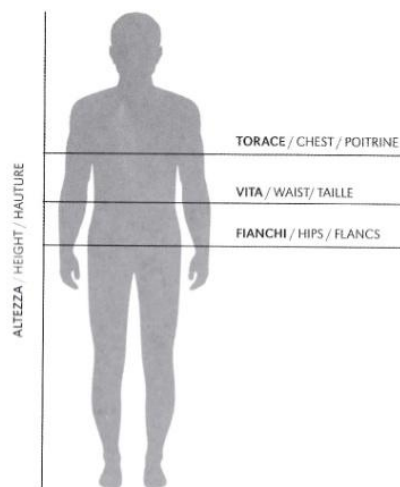

Guide des Tailles ERREA

TAGLIE UOMO / SIZES MAN / TAILLES HOMME										
	EUROPEAN	ITALIAN	TORACE CHEST POITRINE		VITA WAIST TAILLE		FIANCHI HIPS FLANCS		ALTEZZA HEIGHT HAUTEUR	
			cm	inches	cm	inches	cm	inches	cm	inches
KID	3YXS	22-24							98-108	39-42.5
	2YXS	26-28							110-120	42.5-47.2
JUNIOR	YXS	30-32	64-72	25-28	54-60	21.26-24	66-74	26-29	122-132	48-52
	XXS	34-36	72-80	28-31	60-66	24-26	74-82	29-32	134-144	52.8-56.7
	XS	38-40	80-88	31-35	66-72	26-28	82-90	32-35	146-156	57.5-61.4
ADULT	S	42-44	90-94	35-37	72-76	28-30	92-96	36-38	167-172	65.7-67.7
	M	46-48	94-98	37-39	76-80	30-31	96-100	38-39.4	173-178	68.1-70.1
	L	50-52	98-102	39-40.2	80-84	31-33	100-104	39.4-40.9	179-184	70.5-72.4
	XL	54	102-106	40.2-41.7	84-88	33-35	104-108	40.9-42.5	185-190	72.8-74.8
	XXL	56	106-110	41.7-43.3	88-92	35-36	108-112	42.5-44.1	191-196	75.2-77.2
	3XL	58	110-114	43.3-44.9	92-94	36-37	112-116	44.1-45.7	197-202	77.6-79.5
4XL	60	114-118	44.9-46.5	94-96	37-38	116-120	45.7-47.2	203-208	79.9-81.9	

TAGLIE DONNA / SIZES WOMAN / TAILLES FEMME										
	EUROPEAN	ITALIAN	TORACE CHEST POITRINE		VITA WAIST TAILLE		FIANCHI HIPS FLANCS		ALTEZZA HEIGHT HAUTEUR	
			cm	inches	cm	inches	cm	inches	cm	inches
KID	3YXS	24-26							98-108	39-42.5
	2YXS	26-28							110-120	42.5-47.2
JUNIOR	YXS	30-32	64-72	25-28	54-60	21.26-24	66-74	26-29	122-132	48-52
	XXS	34-36	72-80	28-31	60-66	24-26	74-82	29-32	134-144	52.8-56.7
	XS	38-40	80-88	31-35	66-72	26-28	82-92	32-36	146-156	57.5-61.4
ADULT	S	42-44	84-88	33-35	68-72	27-28	92-96	36-38	164-168	64.6-66.1
	M	46-48	88-92	35-36	72-76	28-30	96-100	38-39.4	169-173	66.5-68.1
	L	50-52	92-96	36-38	76-80	30-31	100-104	39.4-40.9	174-178	68.5-70.1
	XL	54	96-100	38-39.4	80-84	31-33	104-108	40.9-42.5	179-183	70.5-72
	XXL	56	100-104	39.4-40.9	84-88	33-35	108-112	42.5-44.1	184-188	72.4-74
	3XL	58	104-108	40.9-42.5	88-92	35-36	112-116	44.1-45.7	189-193	74.4-76
4XL	60	108-112	42.5-44.2	92-96	36-38	116-120	45.7-47.2	194-198	76.4-78	